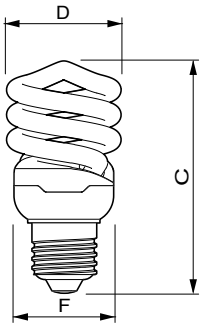

Tornado T2

Warnings and Safety

- Breaking a lamp is extremely unlikely to have any impact on your health. If a lamp breaks, ventilate the room for 30 minutes and remove the parts, preferably with gloves. Put them in a closed plastic bag and take it to your local waste facilities for recycling. Do not use a vacuum cleaner.
- Compact fluorescent lamps have to be treated as special waste, they must be taken to your local waste facilities for recycling. The European Lighting Industry has set up an infrastructure, capable of recycling mercury, other metals, glass etc.

Dimensional drawing